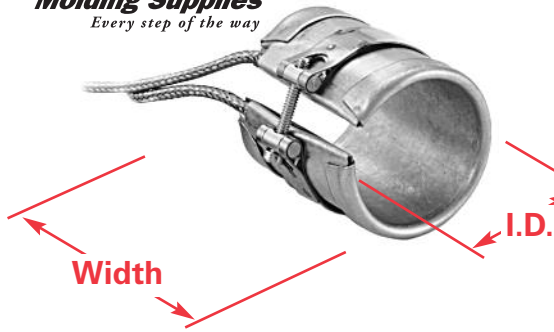

Nozzle Bands

**All bands include
12" Stainless Steel Braided Leads!!!**

**For the month of July -Last column
pricing on all our nozzle bands!!!**

**for
ings!**

NOTE: ALL PRICES ARE IN CANADIAN DOLLARS!

Inside Diameter	Width	Watts	Volts	Part Number	Quantity Price Breakdowns		
					1-9	10-19	20+
3/4"	1"	100	240	B029586	$13.85	$13.16	$12.47
1"	1"	125	240	B028270	$13.85	$13.16	$12.47
	1"	125	120	B029025	$13.85	$13.16	$12.47
	1 1/2"	150	240	B016886	$14.25	$13.54	$12.83
	1 1/2"	200	240	B028956	$14.25	$13.54	$12.83
	2"	200	240	B020010	$16.85	$16.01	$15.17
	2"	150	120	B031793	$16.85	$16.01	$15.17
	3"	300	240	B029537	$23.75	$22.56	$21.38
1 1/4"	1"	150	240	B028271	$13.85	$13.16	$12.47
	1 1/2"	200	240	B028272	$14.25	$13.54	$12.83
	2"	250	240	B029837	$16.85	$16.01	$15.17
1 1/2"	1"	150	240	B017022	$13.85	$13.16	$12.47
	1 1/4"	250	240	B034406	$14.25	$13.54	$12.83
	1 1/2"	275	240	B028269	$14.25	$13.54	$12.83
	1 1/2"	275	120	B028533	$14.25	$13.54	$12.83
	2"	350	240	B011941	$16.85	$16.01	$15.17
	2"	350	120	B030459	$16.85	$16.01	$15.17
	2"	400	240	B033555	$16.85	$16.01	$15.17
	2 1/2"	300	240	B029521	$17.95	$17.05	$16.16
	3"	400	240	B029448	$23.75	$22.56	$21.38
	3"	400	120	B029543	$23.75	$22.56	$21.38
1 5/8"	4"	500	240	B012933	$28.10	$26.70	$25.29
	1 1/2"	300	240	B034363	$14.25	$13.54	$12.83
1 3/4"	1"	200	240	B013847	$14.25	$13.54	$12.83
	1 1/2"	250	240	B029274	$16.85	$16.01	$15.17
	1 1/2"	300	240	B034459	$16.85	$16.01	$15.17
	2"	300	240	B029541	$19.25	$18.29	$17.33
	2"	300	120	B033605	$19.25	$18.29	$17.33
	3"	450	240	B031023	$28.10	$26.70	$25.29
1 7/8"	2"	350	240	B030666	$19.25	$18.29	$17.33
2"	1"	200	240	B029542	$14.25	$13.54	$12.83
	1 1/2"	325	240	B029050	$16.85	$16.01	$15.17
	1 1/2"	325	120	B018274	$16.85	$16.01	$15.17
	2"	350	240	B030113	$19.25	$18.29	$17.33
	2"	350	120	B030885	$19.25	$18.29	$17.33
	2"	400	240	B035725	$19.25	$18.29	$17.33
2 1/2"	1"	150	240	B037454	$19.15	$18.19	$17.24
	1 1/2"	300	240	B035329	$19.25	$18.29	$17.33
	1 1/2"	420	120	B042475	$19.25	$18.29	$17.33