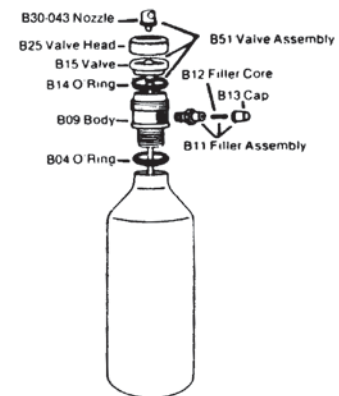

REPAIR KITS

SS5	Partial Repair Kit	$7.10
SS10	Full Repair Kit	$17.21

Spare Nozzles-fits model SS1000

Part No.	Description	Price
SS301	Pin Stream- 20' Range	$3.17
SS302	General Purpose Mist	$3.26
SS302B	Coarse Mist	$3.26
SS302C	Extra Fine Mist	$3.26
SS602	Adjustable- Fine To Pin Stream	$4.33
SS305	Extra Uniform- Fine Mist	$6.47
SS707	Extra, Extra Fine Mist	$15.27

Spare Nozzles- 6 per pack

Part No.	Description	Price
SSB30-040	Fine Mist- Wide Pattern	$1.19
SSB30-043	Medium Mist- Medium Pattern	$1.19
SSB30-035	Medium Mist- Tight Pattern	$1.19
SSB30-080	Heavy Mist- Tight Pattern	$1.19
SSB30-001	Pin Stream With 6" Ex Tube	$1.19

fits models-
SS-8000,
8300, 8500
& 8800