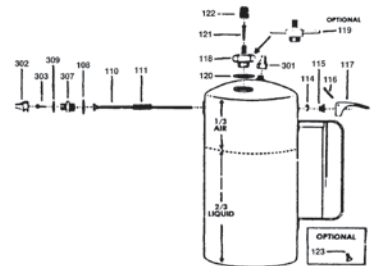

REPAIR KITS

SS5	Partial Repair Kit	$7.10
SS10	Full Repair Kit	$17.21

Spare Nozzles-fits model SS1000

Part No.	Description	Price
SS301	Pin Stream- 20' Range	$3.17
SS302	General Purpose Mist	$3.26
SS302B	Coarse Mist	$3.26
SS302C	Extra Fine Mist	$3.26
SS602	Adjustable- Fine To Pin Stream	$4.33
SS305	Extra Uniform- Fine Mist	$6.47
SS707	Extra, Extra Fine Mist	$15.27

Spare Nozzles- 6 per pack

Part No.	Description	Price
SSB30-040	Fine Mist- Wide Pattern	$1.19
SSB30-043	Medium Mist- Medium Pattern	$1.19
SSB30-035	Medium Mist- Tight Pattern	$1.19
SSB30-080	Heavy Mist- Tight Pattern	$1.19
SSB30-001	Pin Stream With 6" Ex Tube	$1.19

fits models-
SS-8000,
8300, 8500
& 8800