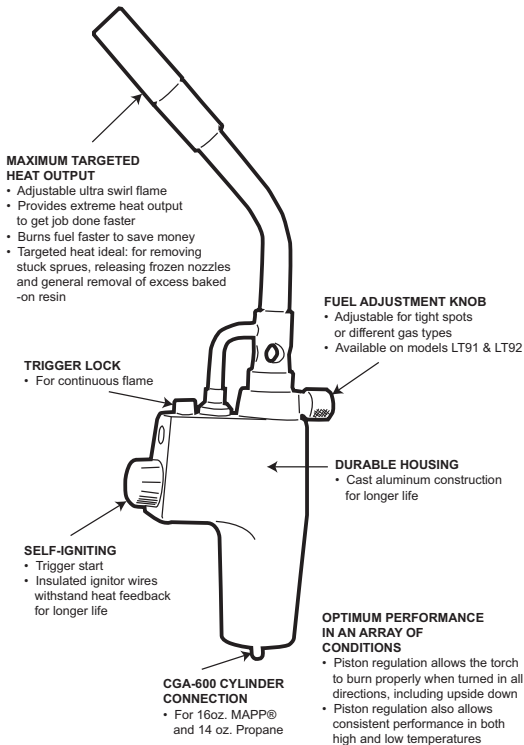

### Industrial Grade Self Igniting Torches

Part No	Description	Price
<b>LT60</b>	Heat Shrink Torch	\$74.40
<b>LT90</b>	Swirl Flame	\$61.29
<b>LT91</b>	Adjustable Swirl Flame	\$67.46
<b>LT92</b>	Adjustable, High Output Swirl Flame	\$74.13
<b>LS20</b>	360° Swivel -Swirl Flame	\$72.54