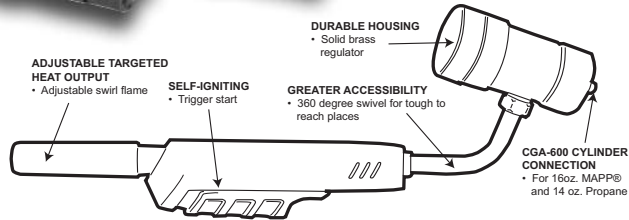

### Industrial Grade Self Igniting Torches

Part No	Description	Price
<b>LT60</b>	Heat Shrink Torch	\$74.40
<b>LT90</b>	Swirl Flame	\$61.29
<b>LT91</b>	Adjustable Swirl Flame	\$67.46
<b>LT92</b>	Adjustable, High Output Swirl Flame	\$74.13
<b>LS20</b>	360° Swivel -Swirl Flame	\$72.54